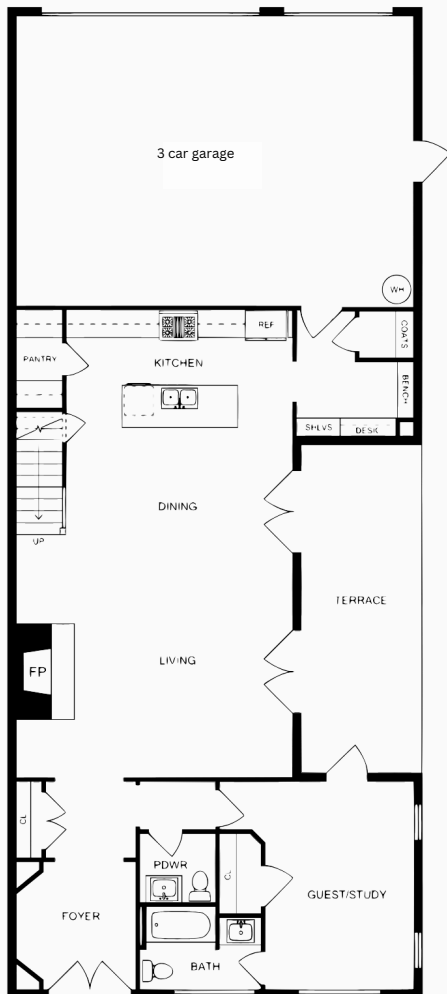

TRILLIUM AT WIRE PARK

JASMINE

White

Eucalyptus

Main living square
footage: 2,711
Bonus room square
footage: 360