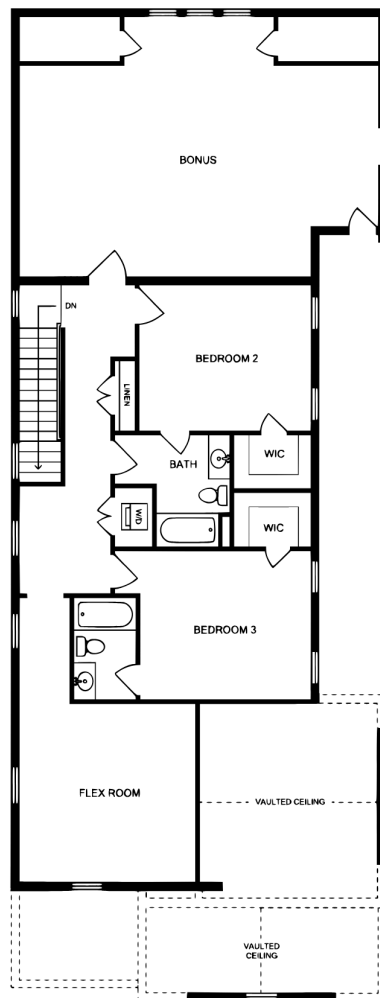

## DOGWOOD

Evergreen Fog

White

Naval

Main living square  
footage: 2,514

Bonus room square  
footage: 560