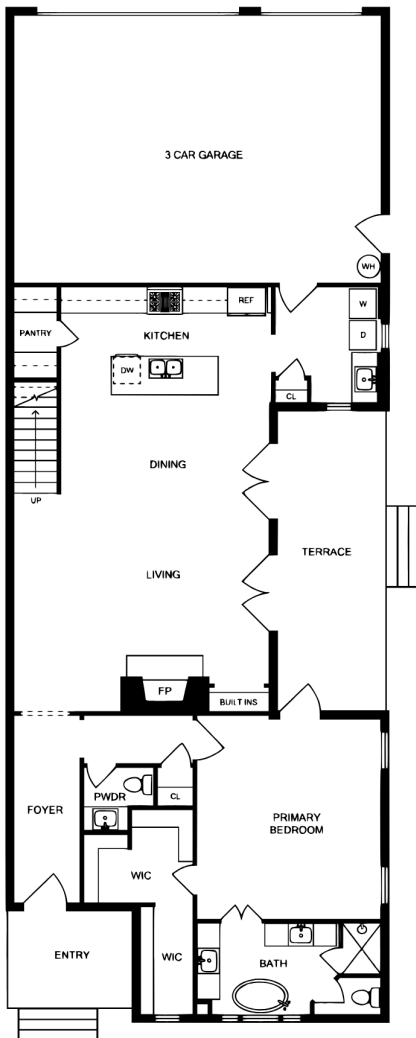

## DOGWOOD

Evergreen Fog

White

Naval

Main living square  
footage: 2,514

Bonus room square  
footage: 560