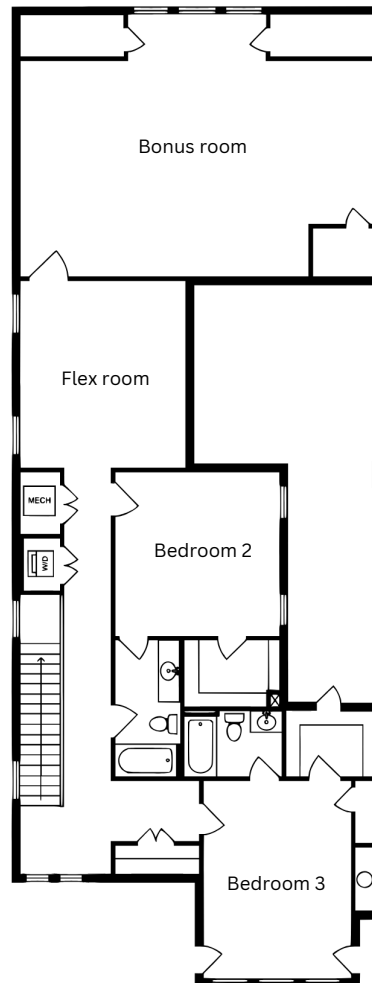

TRILLIUM AT WIRE PARK

AZALEA

White

Beachcomber

Main living square
footage: 2,698
Bonus room square
footage: 574