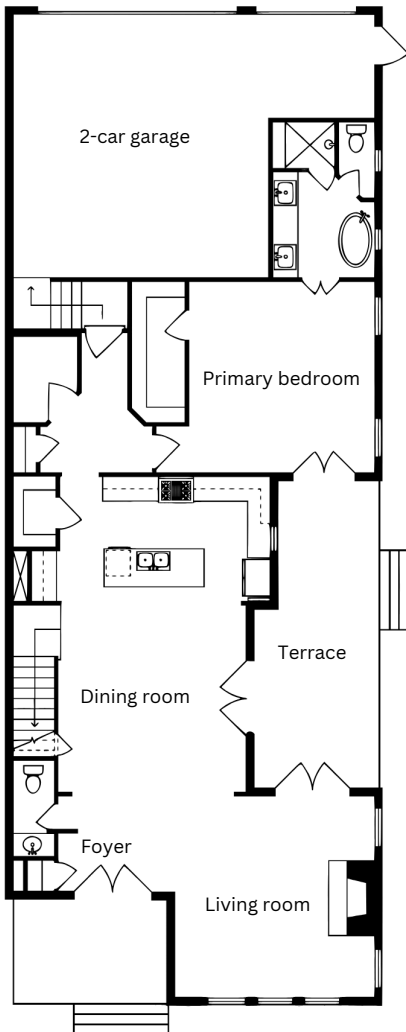

TRILLIUM AT WIRE PARK

AZALEA

White

Beachcomber

Main living square
footage: 2,698
Bonus room square
footage: 574